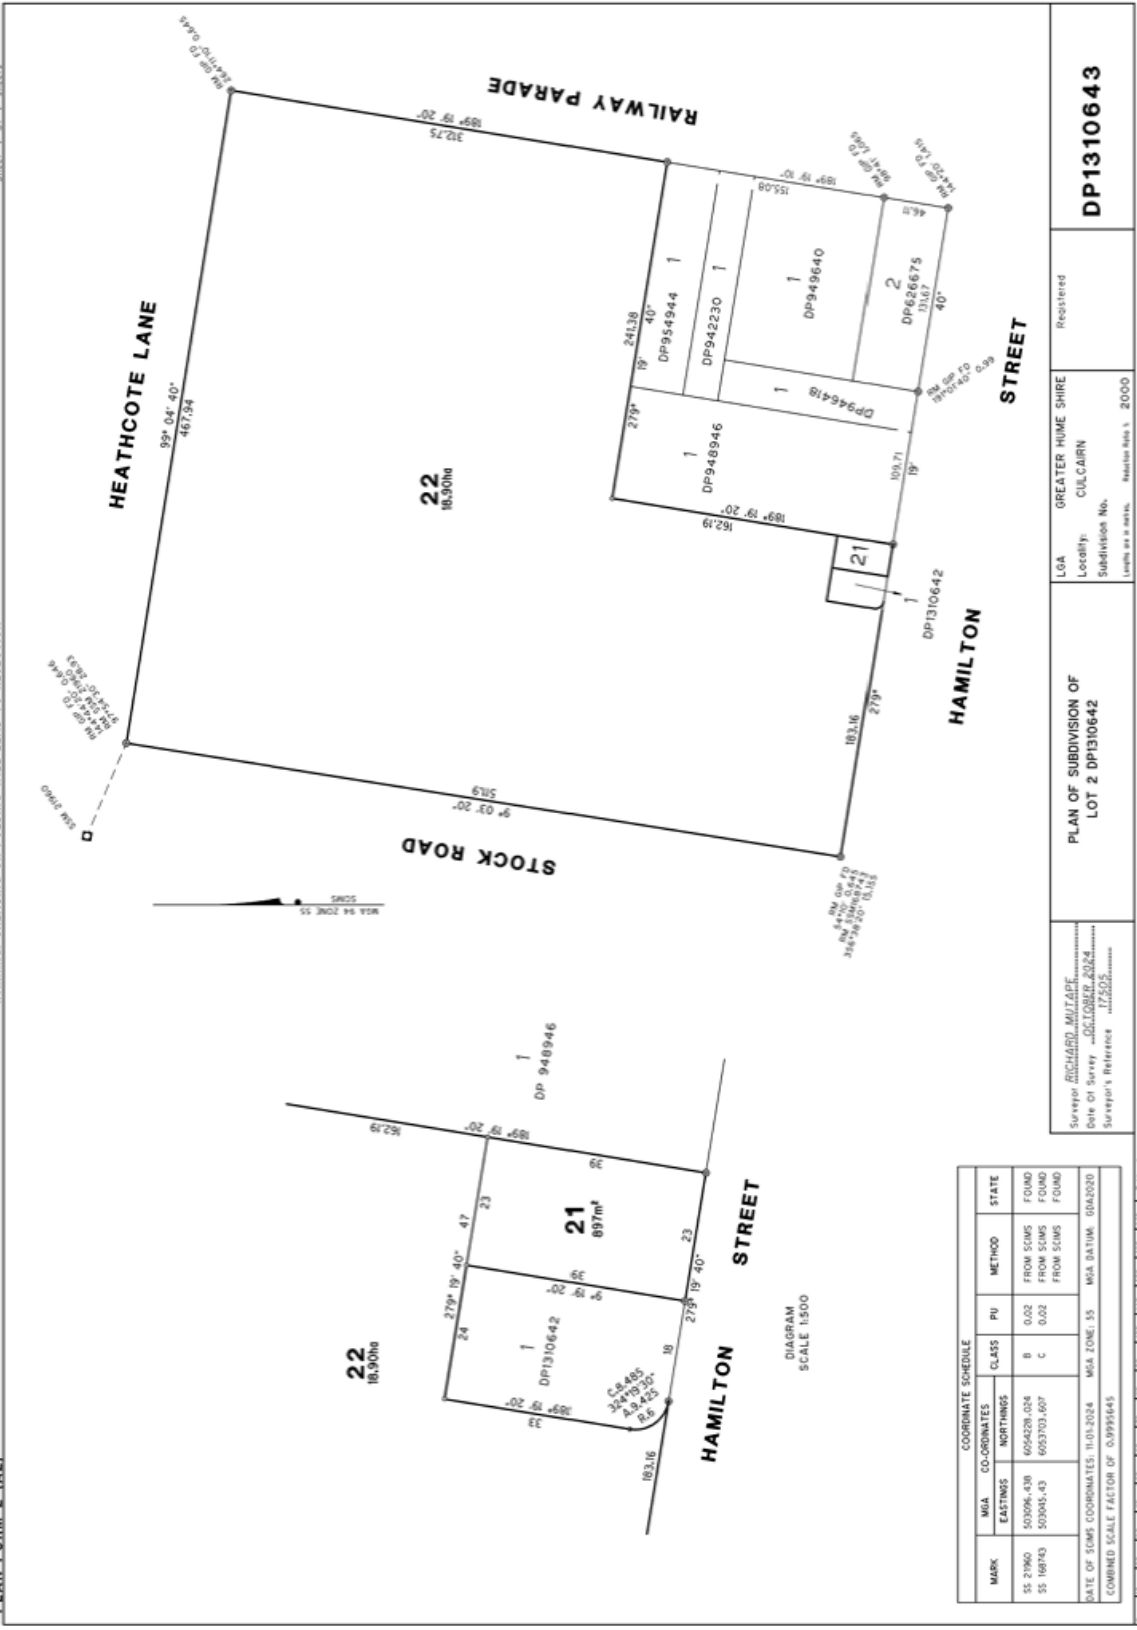

DIAGRAM
SCALE 1:500

MARK	MGA CO-ORDINATES		CLASS	PV	METHOD	STATE
	EASTINGS	NORTHINGS				
SS 21960	503096.438	6264208.026	B	0.02	FROM SCMS	FOUND
SS 168743	503094.453	6263703.697	C	0.02	FROM SCMS	FOUND
DATE OF SCMS COORDINATES: 11.03.2024 MGA ZONE: 55 MGA DATUM: GDA2020						
COMBINED SCALE FACTOR OF: 0.9995645						

Surveyor: RICHARD MUTAPE
Date of Survey: 03/08/2024
Surveyor's Reference: 17505

PLAN OF SUBDIVISION OF
LOT 2 DP1310642

LGA: GREATER HOME SHIRE Registered
Locality: CILCAIRN
Subdivision No. DP1310643

Lengths as in meters. Registration Date: 2000