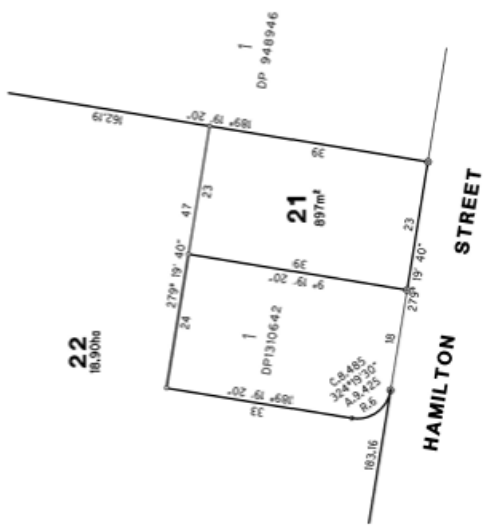

DIAGRAM
SCALE 1:500

MARK	MGA CO-ORDINATES		CLASS	PV	METHOD	STATE
	EASTINGS	NORTHINGS				
SS 21960	503096.438	6264208.026	B	0.02	FROM SCMS	FOUND
SS 168743	503094.453	6263703.697	C	0.02	FROM SCMS	FOUND
DATE OF SCMS COORDINATES: 11.03.2024 MGA ZONE: 55 MGA DATUM: GDA2020						
COMBINED SCALE FACTOR OF: 0.9995645						

Surveyor: RICHARD MUTAPE
Date of Survey: 03/08/2024
Surveyor's Reference: 17505

PLAN OF SUBDIVISION OF
LOT 2 DP1310642

LGA: GREATER HOME SHIRE Registered
Locality: CILCAIRN
Subdivision No. DP1310643

Lengths as in meters. Registration Date: 2000